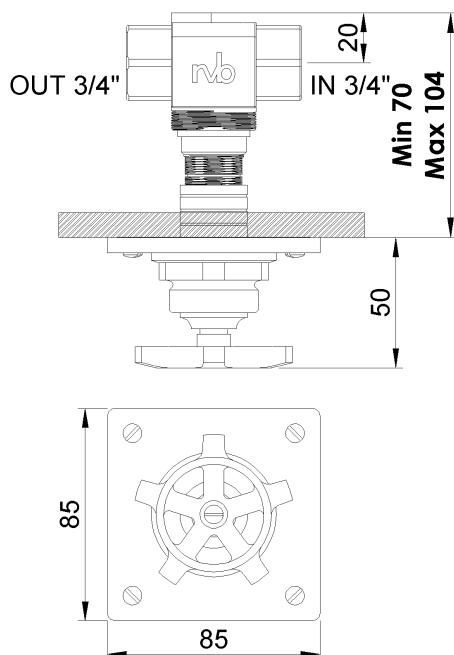

PRODUCT TECHNICAL SHEET

Collection : **FACTORY**

Ref. : **1960.--.82**

Robinet d'arrêt à encastrer, 3/4"

Inbouw afsluitkraan, 3/4"

Concealed stop-valve, 3/4"

Picture

Product details

Internal mechanism : Ceramic valve 1/4 turn

Technical drawing

RB1.V01